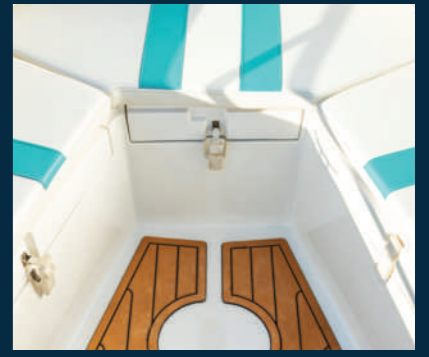

FLY FISH 590